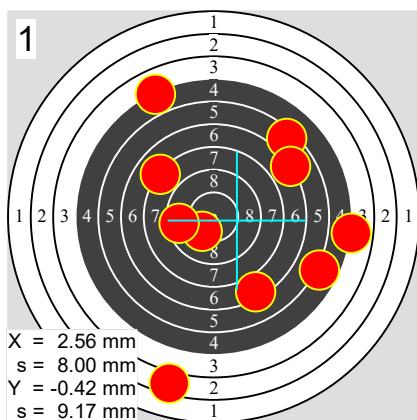

TORNEIO SAO JOAO

C10

3934 Pedro PEREIRA

STP

	1	2	3	4	5	6	7	8	9	10	
10	6.2	7.9	3.4	4.9	5.0	6.9	10.1	7.2	9.4	5.7	66.7
20	8.0	7.1	9.9	5.8	7.9	5.6	8.4	9.5	0.0	7.4	69.6
30	1.6	8.4	2.9	8.1	7.1	9.1	8.0	1.1	7.6	7.8	61.7
40	5.4	7.4	6.3	7.8	5.9	9.8	7.8	7.6	9.1	7.7	74.8
50	10.0	10.1	6.4	10.0	8.8	7.7	9.9	7.1	8.6	7.4	86.0
60	7.6	7.7	4.4	6.3	7.6	7.4	7.2	5.7	2.6	9.8	66.3
											425.1

0	1	2	3	4	5	6	7	8	9	10	Innerten
1	2	2	1	2	7	5	21	7	8	4	0

Printed: 20.06.2026