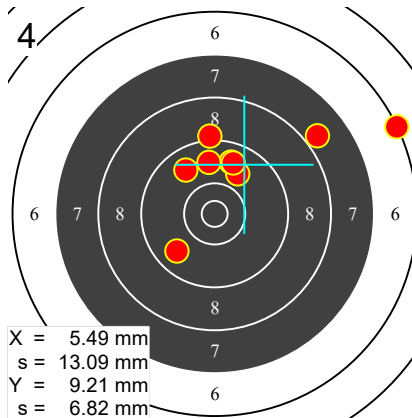

TORNEIO SAO JOAO

P10

19265 Miguel CAMPOS

CTF

	1	2	3	4	5	6	7	8	9	10			
10	7.4	7.8	7.9	10.6	9.4	9.1	8.7	9.2	9.7	9.8	84	89.6	
20	9.3	9.5	10.5	9.7	10.5	9.4	8.6	9.9	7.6	8.8	88	93.8	
30	9.8	7.3	9.2	10.8	9.4	10.2	4.4	10.2	9.1	8.6	85	89.0	
40	9.2	9.9	9.7	9.7	6.3	8.0	6.0	9.7	9.8	9.7	83	88.0	
50	8.0	9.3	9.3	10.1	7.1	8.7	8.4	7.4	5.0	10.5	81	83.8	537.2
60	9.4	8.4	9.5	8.8	8.4	9.9	10.6	9.6	8.4	10.0	88	93.0	509

0	1	2	3	4	5	6	7	8	9	10	Innerten
-	-	-	-	1	1	2	7	12	27	10	6

Scored on: 20.06.2026