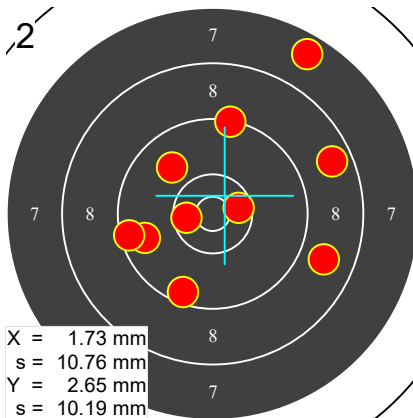

TORNEIO SAO JOAO

P10

19265 Miguel CAMPOS

CTF

	1	2	3	4	5	6	7	8	9	10			
10	7.4	7.8	7.9	10.6	9.4	9.1	8.7	9.2	9.7	9.8	84	89.6	
20	9.3	9.5	10.5	9.7	10.5	9.4	8.6	9.9	7.6	8.8	88	93.8	
30	9.8	7.3	9.2	10.8	9.4	10.2	4.4	10.2	9.1	8.6	85	89.0	
40	9.2	9.9	9.7	9.7	6.3	8.0	6.0	9.7	9.8	9.7	83	88.0	
50	8.0	9.3	9.3	10.1	7.1	8.7	8.4	7.4	5.0	10.5	81	83.8	537.2
60	9.4	8.4	9.5	8.8	8.4	9.9	10.6	9.6	8.4	10.0	88	93.0	509

0	1	2	3	4	5	6	7	8	9	10	Innerten
-	-	-	-	1	1	2	7	12	27	10	6

Scored on: 20.06.2026