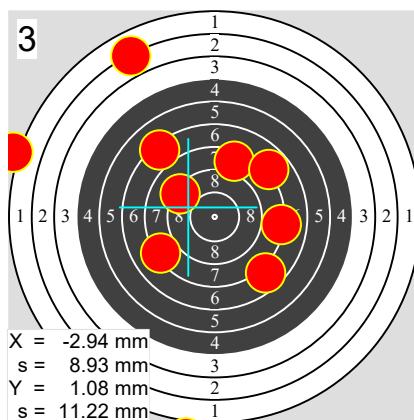

TORNEIO SAO JOAO

C10

3934 Pedro PEREIRA

STP

	1	2	3	4	5	6	7	8	9	10	
10	6.2	7.9	3.4	4.9	5.0	6.9	10.1	7.2	9.4	5.7	66.7
20	8.0	7.1	9.9	5.8	7.9	5.6	8.4	9.5	0.0	7.4	69.6
30	1.6	8.4	2.9	8.1	7.1	9.1	8.0	1.1	7.6	7.8	61.7
40	5.4	7.4	6.3	7.8	5.9	9.8	7.8	7.6	9.1	7.7	74.8
50	10.0	10.1	6.4	10.0	8.8	7.7	9.9	7.1	8.6	7.4	86.0
60	7.6	7.7	4.4	6.3	7.6	7.4	7.2	5.7	2.6	9.8	66.3
											425.1

0	1	2	3	4	5	6	7	8	9	10	Innerten
1	2	2	1	2	7	5	21	7	8	4	0

Printed: 20.06.2026