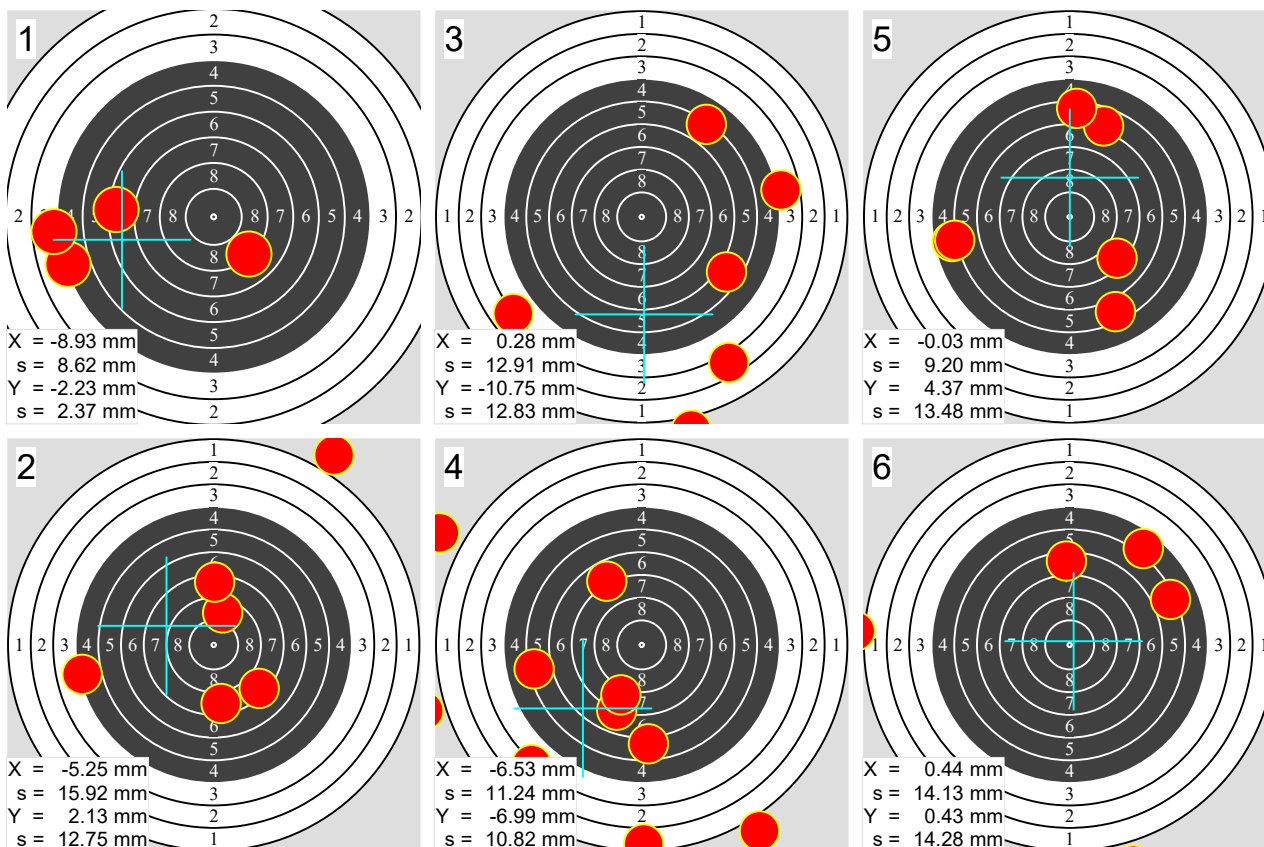

TORNEIO SAO JOAO

C10

16246 Joao PINTO

STP

	1	2	3	4	5	6	7	8	9	10		
10	9.0	7.0	5.0	0.0	4.0	0.0	0.0	0.0	0.0	0.0	25.0	
20	2.3	9.5	1.0	8.2	5.0	0.0	0.0	8.2	8.4	0.0	42.6	
30	4.7	3.5	6.0	0.0	6.5	0.0	0.0	1.3	3.9	2.1	28.0	
40	6.1	6.6	0.0	7.7	1.3	7.9	2.2	8.6	0.0	3.8	44.2	
50	8.2	0.0	5.7	6.7	0.0	6.3	6.2	0.0	0.0	5.8	38.9	
60	0.0	1.5	0.0	0.0	0.0	0.0	5.6	0.0	7.3	6.1	20.5	199.2

0	1	2	3	4	5	6	7	8	9	10	Innerten
24	4	3	3	2	5	8	4	5	2	-	0

Printed: 20.06.2026