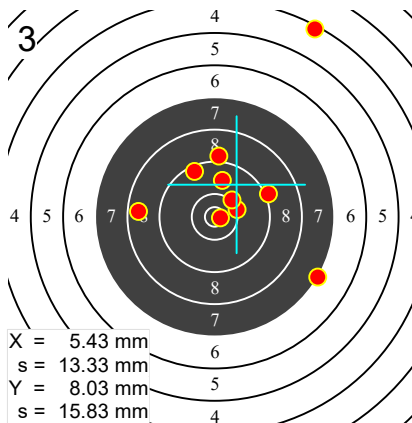

TORNEIO SAO JOAO

P10

19265 Miguel CAMPOS

CTF

	1	2	3	4	5	6	7	8	9	10			
10	7.4	7.8	7.9	10.6	9.4	9.1	8.7	9.2	9.7	9.8	84	89.6	
20	9.3	9.5	10.5	9.7	10.5	9.4	8.6	9.9	7.6	8.8	88	93.8	
30	9.8	7.3	9.2	10.8	9.4	10.2	4.4	10.2	9.1	8.6	85	89.0	
40	9.2	9.9	9.7	9.7	6.3	8.0	6.0	9.7	9.8	9.7	83	88.0	
50	8.0	9.3	9.3	10.1	7.1	8.7	8.4	7.4	5.0	10.5	81	83.8	537.2
60	9.4	8.4	9.5	8.8	8.4	9.9	10.6	9.6	8.4	10.0	88	93.0	509

0	1	2	3	4	5	6	7	8	9	10	Innerten
-	-	-	-	1	1	2	7	12	27	10	6

Scored on: 20.06.2026