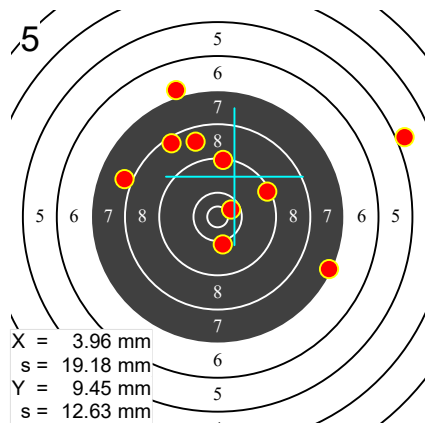

TORNEIO SAO JOAO

P10

19265 Miguel CAMPOS

CTF

	1	2	3	4	5	6	7	8	9	10			
10	7.4	7.8	7.9	10.6	9.4	9.1	8.7	9.2	9.7	9.8	84	89.6	
20	9.3	9.5	10.5	9.7	10.5	9.4	8.6	9.9	7.6	8.8	88	93.8	
30	9.8	7.3	9.2	10.8	9.4	10.2	4.4	10.2	9.1	8.6	85	89.0	
40	9.2	9.9	9.7	9.7	6.3	8.0	6.0	9.7	9.8	9.7	83	88.0	
50	8.0	9.3	9.3	10.1	7.1	8.7	8.4	7.4	5.0	10.5	81	83.8	537.2
60	9.4	8.4	9.5	8.8	8.4	9.9	10.6	9.6	8.4	10.0	88	93.0	509

0	1	2	3	4	5	6	7	8	9	10	Innerten
-	-	-	-	1	1	2	7	12	27	10	6

Scored on: 20.06.2026