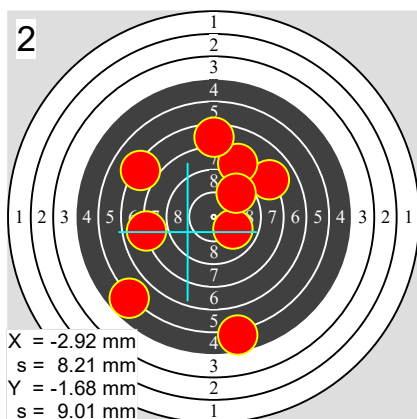

TORNEIO SAO JOAO

C10

3934 Pedro PEREIRA

STP

	1	2	3	4	5	6	7	8	9	10	
10	6.2	7.9	3.4	4.9	5.0	6.9	10.1	7.2	9.4	5.7	66.7
20	8.0	7.1	9.9	5.8	7.9	5.6	8.4	9.5	0.0	7.4	69.6
30	1.6	8.4	2.9	8.1	7.1	9.1	8.0	1.1	7.6	7.8	61.7
40	5.4	7.4	6.3	7.8	5.9	9.8	7.8	7.6	9.1	7.7	74.8
50	10.0	10.1	6.4	10.0	8.8	7.7	9.9	7.1	8.6	7.4	86.0
60	7.6	7.7	4.4	6.3	7.6	7.4	7.2	5.7	2.6	9.8	66.3
											425.1

0	1	2	3	4	5	6	7	8	9	10	Innerten
1	2	2	1	2	7	5	21	7	8	4	0

Printed: 20.06.2026