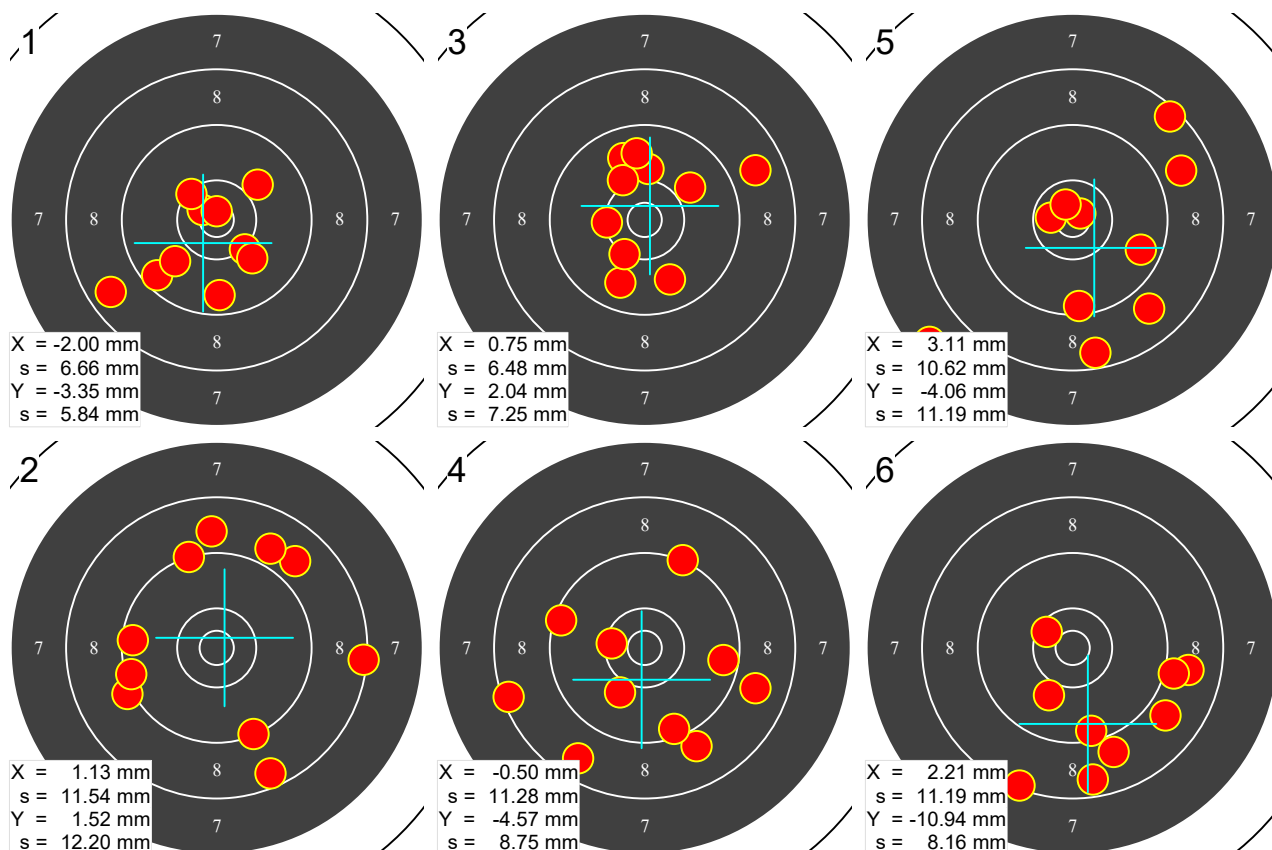

TORNEIO SAO JOAO

P10

4863 Victor CARDOSO

STVC

	1	2	3	4	5	6	7	8	9	10			
10	10.0	9.5	10.7	10.3	10.8	10.2	10.0	9.6	9.9	8.7	95	99.7	564.1 535
20	8.9	9.4	8.9	8.5	8.3	9.2	9.3	8.9	9.4	9.3	85	90.1	
30	9.8	8.8	10.0	10.3	10.1	9.8	10.0	10.2	9.8	9.8	94	98.6	
40	10.4	8.6	9.4	9.0	10.0	8.4	9.2	9.4	9.5	8.8	89	92.7	
50	9.4	7.6	8.4	10.6	10.8	10.7	8.8	8.5	9.6	8.9	87	93.3	
60	10.4	8.8	9.4	7.3	8.9	8.6	10.0	8.3	9.1	8.9	85	89.7	

0	1	2	3	4	5	6	7	8	9	10	Innerten
-	-	-	-	-	-	-	2	19	21	18	6

Scored on: 20.06.2026

Federacao Portuguesa de Tiro

www.shotsoft.com

RIKA Target Sport GmbH, A-4563 Micheldorf