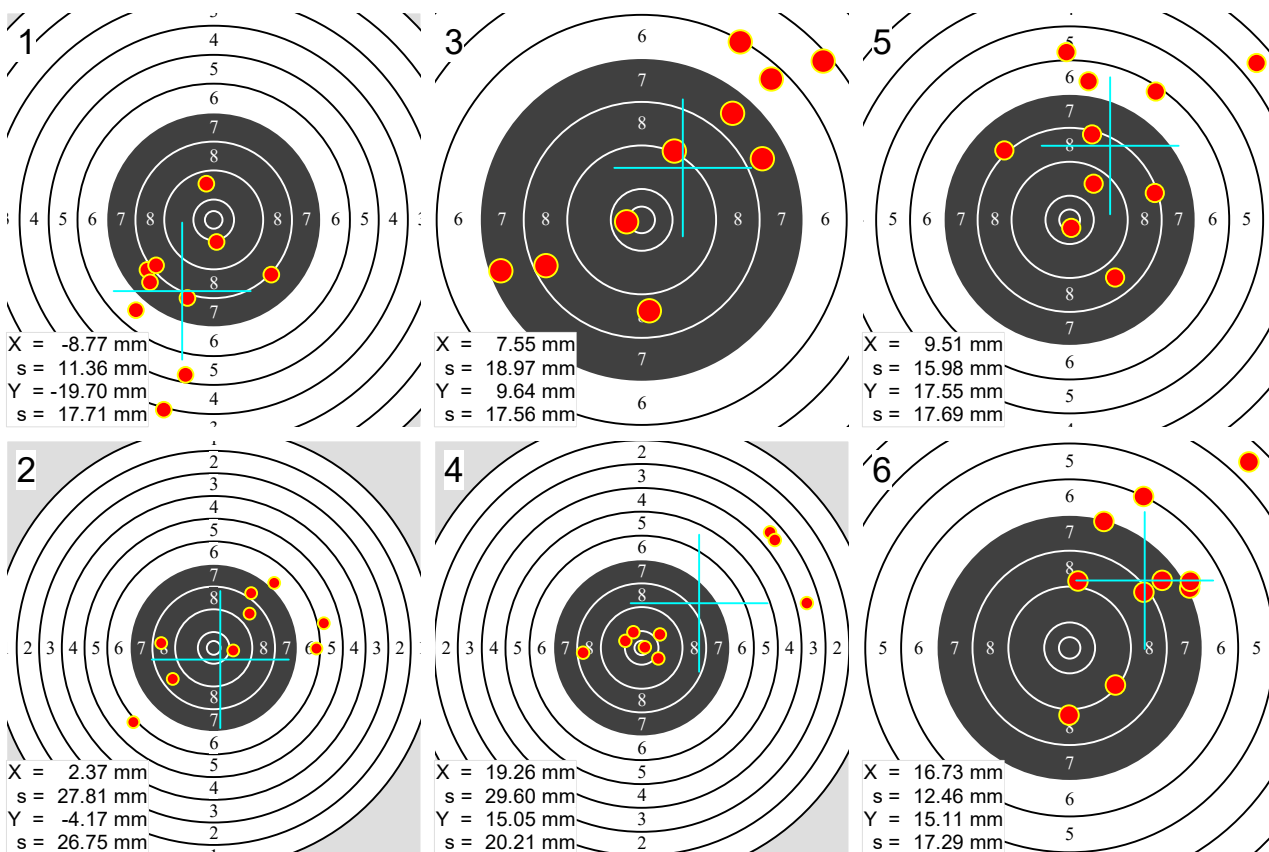

TORNEIO SAO JOAO

P10

11486 Francisca ARAUJO

STP

	1	2	3	4	5	6	7	8	9	10			
10	8.2	8.1	8.1	6.8	9.7	7.9	10.2	5.5	8.4	4.2	73	77.1	449.0 424
20	8.8	8.7	6.1	0.0	8.6	6.4	7.0	6.0	8.0	10.1	67	69.7	
30	6.3	5.4	6.6	9.2	10.6	7.5	7.9	8.5	7.7	8.9	73	78.6	
40	0.0	3.8	3.7	8.5	3.8	10.2	10.2	10.8	10.0	10.1	67	71.1	
50	6.0	3.8	9.7	10.7	6.4	8.4	8.3	8.8	6.8	8.2	72	77.1	
60	8.4	9.1	7.3	7.2	3.8	7.8	6.3	7.1	9.1	9.3	72	75.4	

0	1	2	3	4	5	6	7	8	9	10	Innerten
2	-	-	5	1	2	10	9	16	6	9	3

Scored on: 20.06.2026

Federacao Portuguesa de Tiro

www.shotsoft.com

RIKA Target Sport GmbH, A-4563 Micheldorf