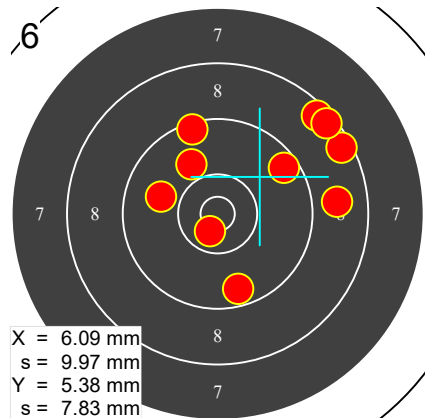

TORNEIO SAO JOAO

P10

19265 Miguel CAMPOS

CTF

	1	2	3	4	5	6	7	8	9	10			
10	7.4	7.8	7.9	10.6	9.4	9.1	8.7	9.2	9.7	9.8	84	89.6	
20	9.3	9.5	10.5	9.7	10.5	9.4	8.6	9.9	7.6	8.8	88	93.8	
30	9.8	7.3	9.2	10.8	9.4	10.2	4.4	10.2	9.1	8.6	85	89.0	
40	9.2	9.9	9.7	9.7	6.3	8.0	6.0	9.7	9.8	9.7	83	88.0	
50	8.0	9.3	9.3	10.1	7.1	8.7	8.4	7.4	5.0	10.5	81	83.8	537.2
60	9.4	8.4	9.5	8.8	8.4	9.9	10.6	9.6	8.4	10.0	88	93.0	509

0	1	2	3	4	5	6	7	8	9	10	Innerten
-	-	-	-	1	1	2	7	12	27	10	6

Scored on: 20.06.2026