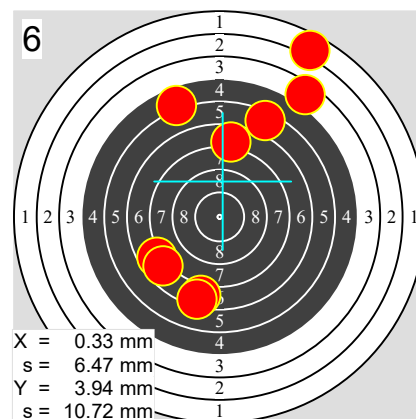

TORNEIO SAO JOAO

C10

3934 Pedro PEREIRA

STP

	1	2	3	4	5	6	7	8	9	10	
10	6.2	7.9	3.4	4.9	5.0	6.9	10.1	7.2	9.4	5.7	66.7
20	8.0	7.1	9.9	5.8	7.9	5.6	8.4	9.5	0.0	7.4	69.6
30	1.6	8.4	2.9	8.1	7.1	9.1	8.0	1.1	7.6	7.8	61.7
40	5.4	7.4	6.3	7.8	5.9	9.8	7.8	7.6	9.1	7.7	74.8
50	10.0	10.1	6.4	10.0	8.8	7.7	9.9	7.1	8.6	7.4	86.0
60	7.6	7.7	4.4	6.3	7.6	7.4	7.2	5.7	2.6	9.8	66.3
											425.1

0	1	2	3	4	5	6	7	8	9	10	Innerten
1	2	2	1	2	7	5	21	7	8	4	0

Printed: 20.06.2026