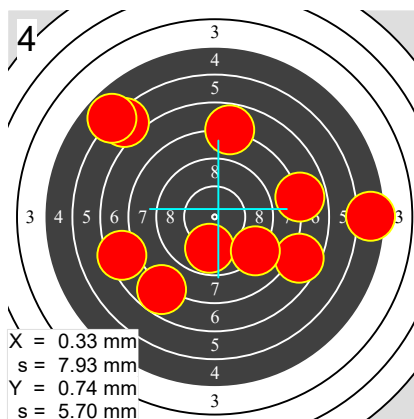

TORNEIO SAO JOAO

C10

3934 Pedro PEREIRA

STP

	1	2	3	4	5	6	7	8	9	10	
10	6.2	7.9	3.4	4.9	5.0	6.9	10.1	7.2	9.4	5.7	66.7
20	8.0	7.1	9.9	5.8	7.9	5.6	8.4	9.5	0.0	7.4	69.6
30	1.6	8.4	2.9	8.1	7.1	9.1	8.0	1.1	7.6	7.8	61.7
40	5.4	7.4	6.3	7.8	5.9	9.8	7.8	7.6	9.1	7.7	74.8
50	10.0	10.1	6.4	10.0	8.8	7.7	9.9	7.1	8.6	7.4	86.0
60	7.6	7.7	4.4	6.3	7.6	7.4	7.2	5.7	2.6	9.8	66.3
											425.1

0	1	2	3	4	5	6	7	8	9	10	Innerten
1	2	2	1	2	7	5	21	7	8	4	0

Printed: 20.06.2026