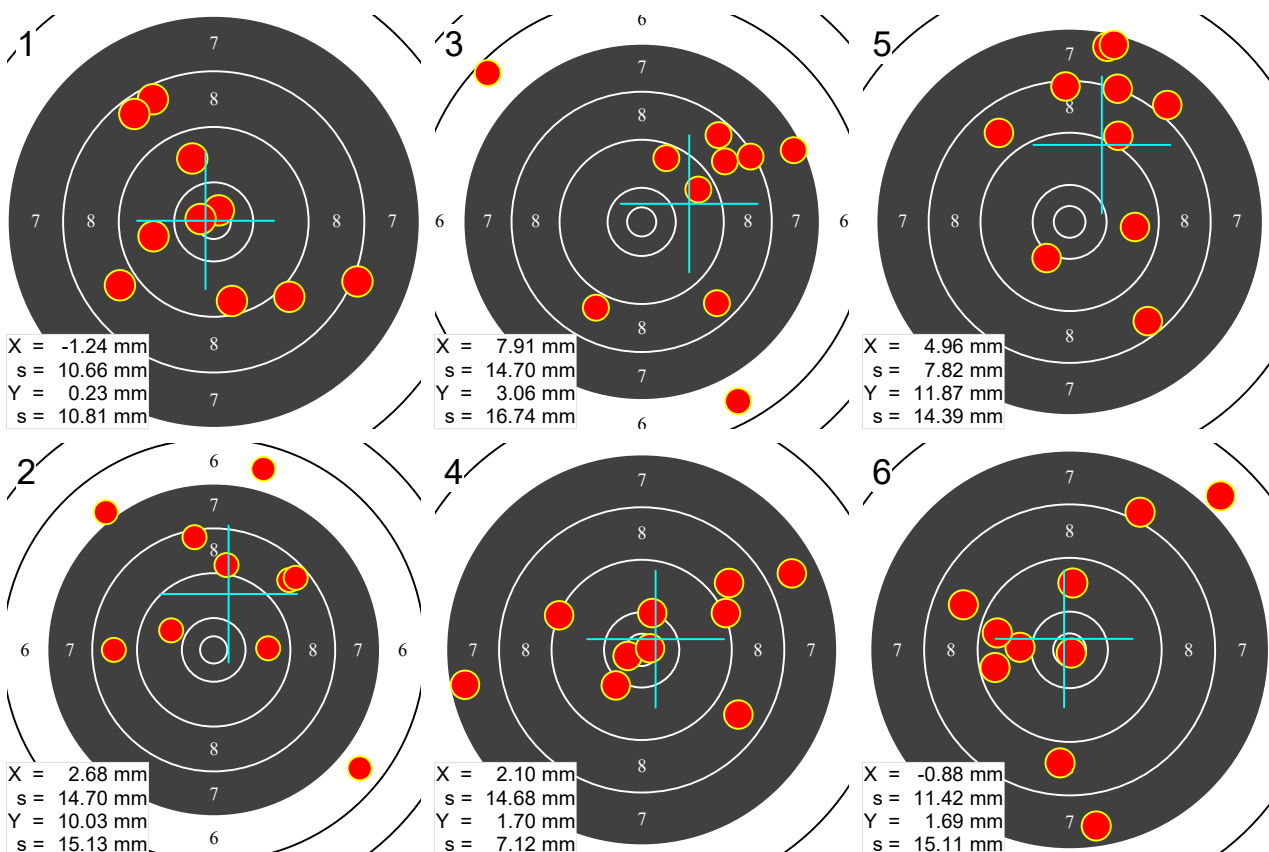

TORNEIO CIDADE PORTO

P10

11518 Morgan MARTINEZ

CTF

	1	2	3	4	5	6	7	8	9	10			
10	9.8	10.7	8.5	8.9	8.2	9.0	8.6	10.7	9.8	9.5	88	93.7	529.6 497
20	9.8	6.8	9.9	8.7	7.1	8.7	6.8	8.4	9.1	8.5	78	83.8	
30	6.5	8.7	7.5	8.8	8.3	9.6	8.5	6.7	9.5	8.9	77	83.0	
40	9.2	7.5	10.2	10.7	8.9	10.1	7.8	8.8	9.3	10.8	88	93.3	
50	7.5	9.1	8.2	8.5	8.0	8.8	7.5	9.7	8.4	10.1	82	85.8	
60	6.9	8.1	10.0	8.9	10.9	9.5	9.6	7.6	9.7	8.8	84	90.0	

0	1	2	3	4	5	6	7	8	9	10	Innerten
-	-	-	-	-	-	5	7	23	16	9	5

Scored on: 16.05.2026