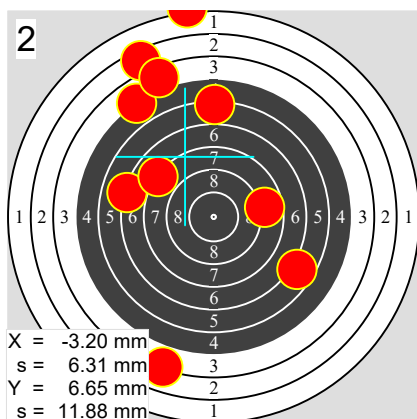

TORNEIO CIDADE PORTO

C10

3934 Pedro PEREIRA

STP

	1	2	3	4	5	6	7	8	9	10	
10	4.5	4.5	8.2	9.3	4.9	9.5	9.2	10.7	5.5	2.0	68.3
20	3.3	6.0	6.6	4.9	7.0	8.7	4.3	1.7	4.0	7.9	54.4
30	2.9	9.3	7.5	6.1	4.8	8.1	10.0	3.9	1.7	4.4	58.7
40	10.0	6.1	5.6	9.5	3.7	8.6	7.6	9.5	10.5	6.5	77.6
50	8.9	8.4	5.9	8.4	5.2	8.8	8.9	8.2	4.5	8.3	75.5
60	5.7	10.5	5.0	3.7	8.6	8.4	7.0	7.5	8.3	4.9	69.6
											404.1

0	1	2	3	4	5	6	7	8	9	10	Innerten
-	2	2	4	10	6	5	6	14	6	5	3

Scored on: 16.05.2026