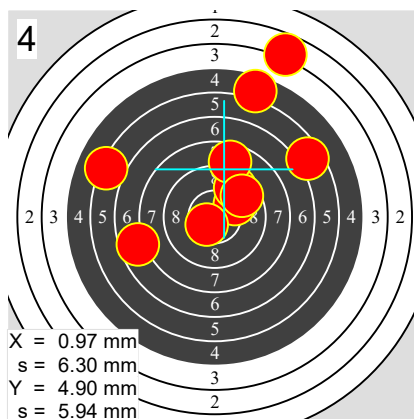

TORNEIO CIDADE PORTO

C10

3934 Pedro PEREIRA

STP

	1	2	3	4	5	6	7	8	9	10	
10	4.5	4.5	8.2	9.3	4.9	9.5	9.2	10.7	5.5	2.0	68.3
20	3.3	6.0	6.6	4.9	7.0	8.7	4.3	1.7	4.0	7.9	54.4
30	2.9	9.3	7.5	6.1	4.8	8.1	10.0	3.9	1.7	4.4	58.7
40	10.0	6.1	5.6	9.5	3.7	8.6	7.6	9.5	10.5	6.5	77.6
50	8.9	8.4	5.9	8.4	5.2	8.8	8.9	8.2	4.5	8.3	75.5
60	5.7	10.5	5.0	3.7	8.6	8.4	7.0	7.5	8.3	4.9	69.6
											404.1

0	1	2	3	4	5	6	7	8	9	10	Innerten
-	2	2	4	10	6	5	6	14	6	5	3

Scored on: 16.05.2026