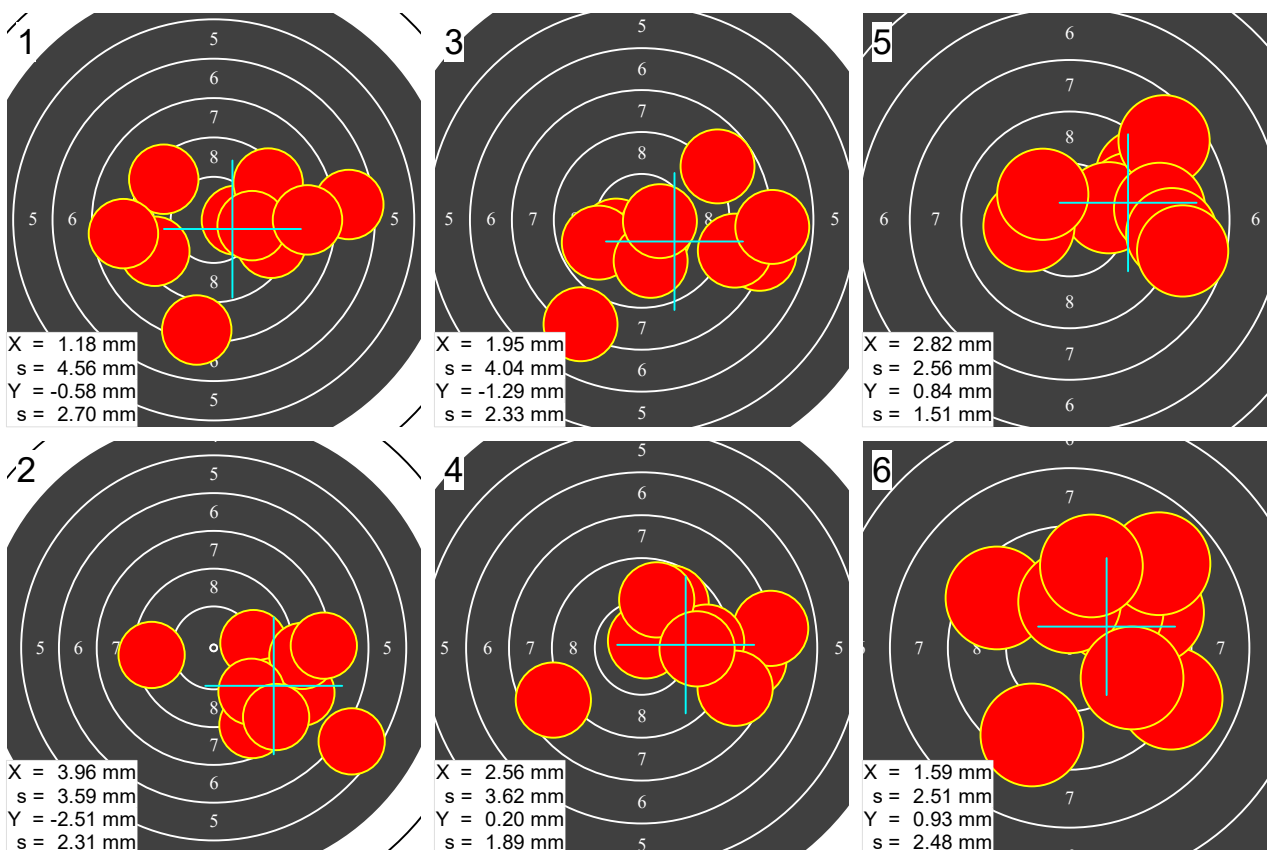

TORNEIO CIDADE PORTO

C10

16720 Luis SOARES

CTF

	1	2	3	4	5	6	7	8	9	10	
10	10.4	9.3	9.3	9.4	10.0	9.3	7.5	8.6	8.1	8.6	90.5
20	9.9	9.1	8.4	8.7	6.6	9.3	8.6	9.4	8.1	8.5	86.6
30	10.2	8.0	10.5	8.8	8.6	9.8	10.0	10.5	8.1	7.9	92.4
40	8.4	10.2	7.9	9.7	9.4	8.6	10.8	9.8	8.6	9.7	93.1
50	9.3	9.3	9.7	10.2	8.6	9.2	10.2	9.0	10.2	8.7	94.4
60	9.3	9.0	9.4	9.4	9.4	10.0	8.8	10.2	9.5	9.8	94.8
											551.8

0	1	2	3	4	5	6	7	8	9	10	Innerten
-	-	-	-	-	-	1	3	18	25	13	10

Scored on: 16.05.2026

Federacao Portuguesa de Tiro

www.shotsoft.com

RIKA Target Sport GmbH, A-4563 Micheldorf