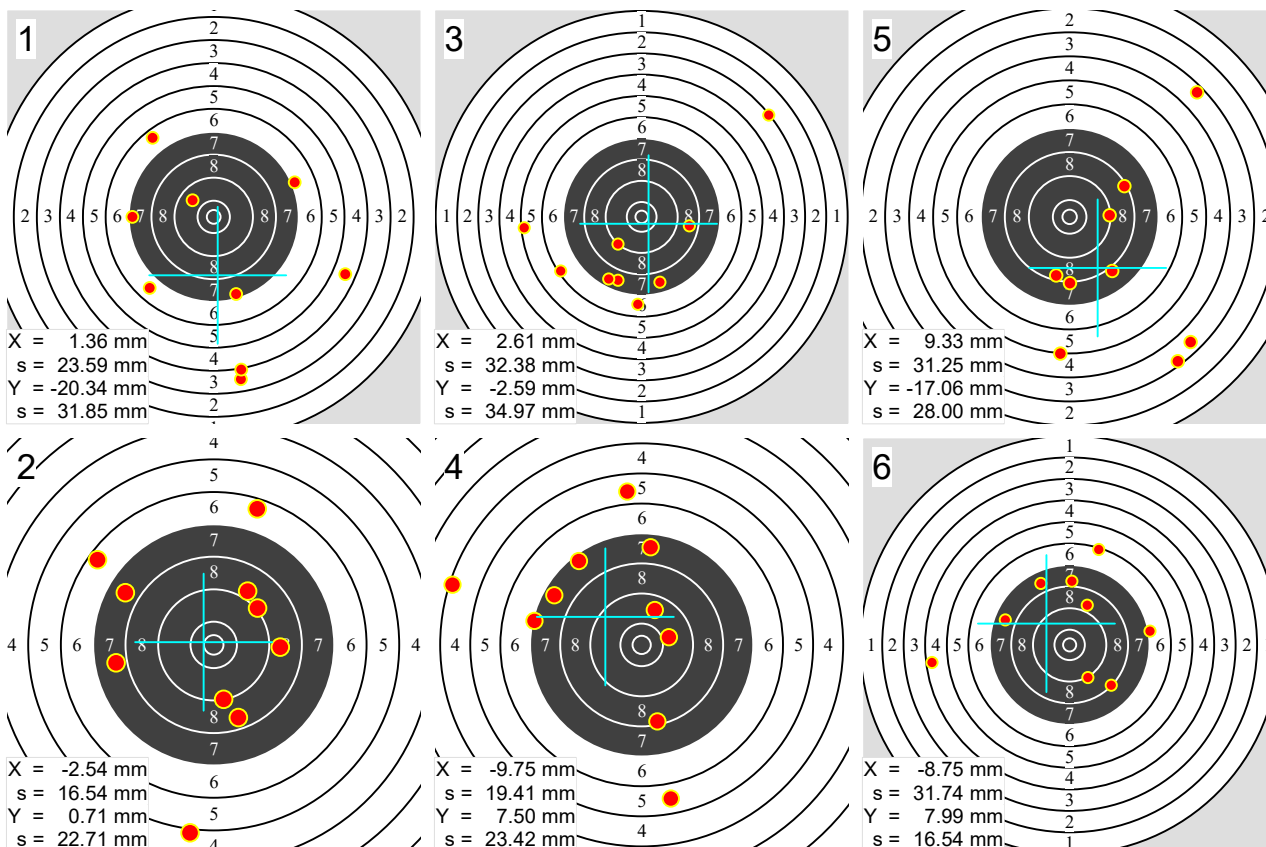

TORNEIO CIDADE PORTO

P10

13883 Francisco CASTRO

STP

	1	2	3	4	5	6	7	8	9	10		
10	7.4	3.8	6.6	2.5	4.7	7.5	7.1	4.2	9.8	6.8	55	60.4
20	6.5	9.2	7.9	5.1	9.0	7.8	8.9	9.3	6.6	8.6	74	78.9
30	3.3	6.4	9.3	6.8	8.7	7.8	7.8	7.7	0.0	5.4	58	63.2
40	7.5	7.6	4.4	9.7	7.7	10.0	5.8	8.4	7.3	5.8	69	74.2
50	2.2	5.2	9.3	8.1	8.3	3.4	8.5	3.7	3.5	8.2	57	60.4
60	6.3	7.8	8.9	4.5	8.0	2.0	7.8	7.2	9.2	8.3	66	70.0
											407.1	
											379	

0	1	2	3	4	5	6	7	8	9	10	Innerten
1	-	3	5	4	5	7	15	11	8	1	0

Scored on: 16.05.2026