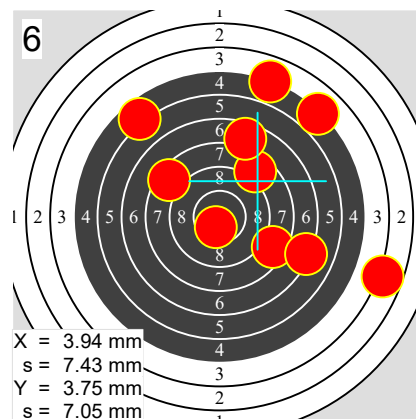

TORNEIO CIDADE PORTO

C10

3934 Pedro PEREIRA

STP

	1	2	3	4	5	6	7	8	9	10	
10	4.5	4.5	8.2	9.3	4.9	9.5	9.2	10.7	5.5	2.0	68.3
20	3.3	6.0	6.6	4.9	7.0	8.7	4.3	1.7	4.0	7.9	54.4
30	2.9	9.3	7.5	6.1	4.8	8.1	10.0	3.9	1.7	4.4	58.7
40	10.0	6.1	5.6	9.5	3.7	8.6	7.6	9.5	10.5	6.5	77.6
50	8.9	8.4	5.9	8.4	5.2	8.8	8.9	8.2	4.5	8.3	75.5
60	5.7	10.5	5.0	3.7	8.6	8.4	7.0	7.5	8.3	4.9	69.6
											404.1

0	1	2	3	4	5	6	7	8	9	10	Innerten
-	2	2	4	10	6	5	6	14	6	5	3

Scored on: 16.05.2026