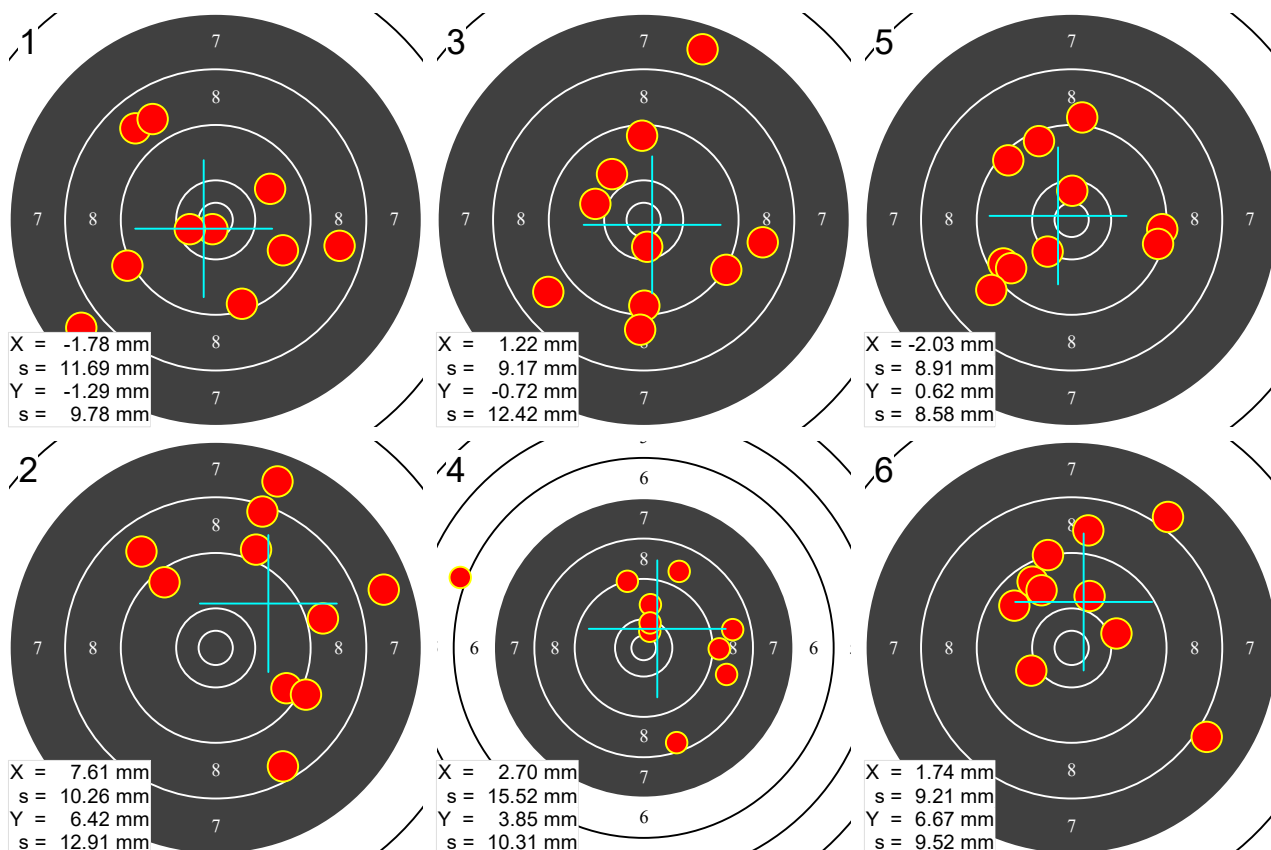

TORNEIO CIDADE PORTO

P10

16822 Jorge CAEIRO

ACRFM

	1	2	3	4	5	6	7	8	9	10			
10	8.8	9.6	10.8	8.7	8.8	10.5	9.2	7.9	9.8	9.4	87	93.5	552.4 526
20	9.1	9.0	8.4	7.8	9.5	8.5	8.8	9.1	7.8	9.5	83	87.5	
30	7.7	9.2	10.5	8.8	10.0	9.4	8.8	9.0	9.4	10.0	89	92.8	
40	8.9	9.3	9.9	8.7	10.5	8.5	9.1	8.8	6.1	10.3	85	90.1	
50	9.4	9.4	9.3	10.2	10.4	9.5	9.1	9.6	9.3	9.0	92	95.2	
60	10.0	9.7	8.0	9.6	8.8	8.0	9.2	9.8	10.1	10.1	90	93.3	

0	1	2	3	4	5	6	7	8	9	10	Innerten
-	-	-	-	-	-	1	4	15	28	12	5

Scored on: 16.05.2026