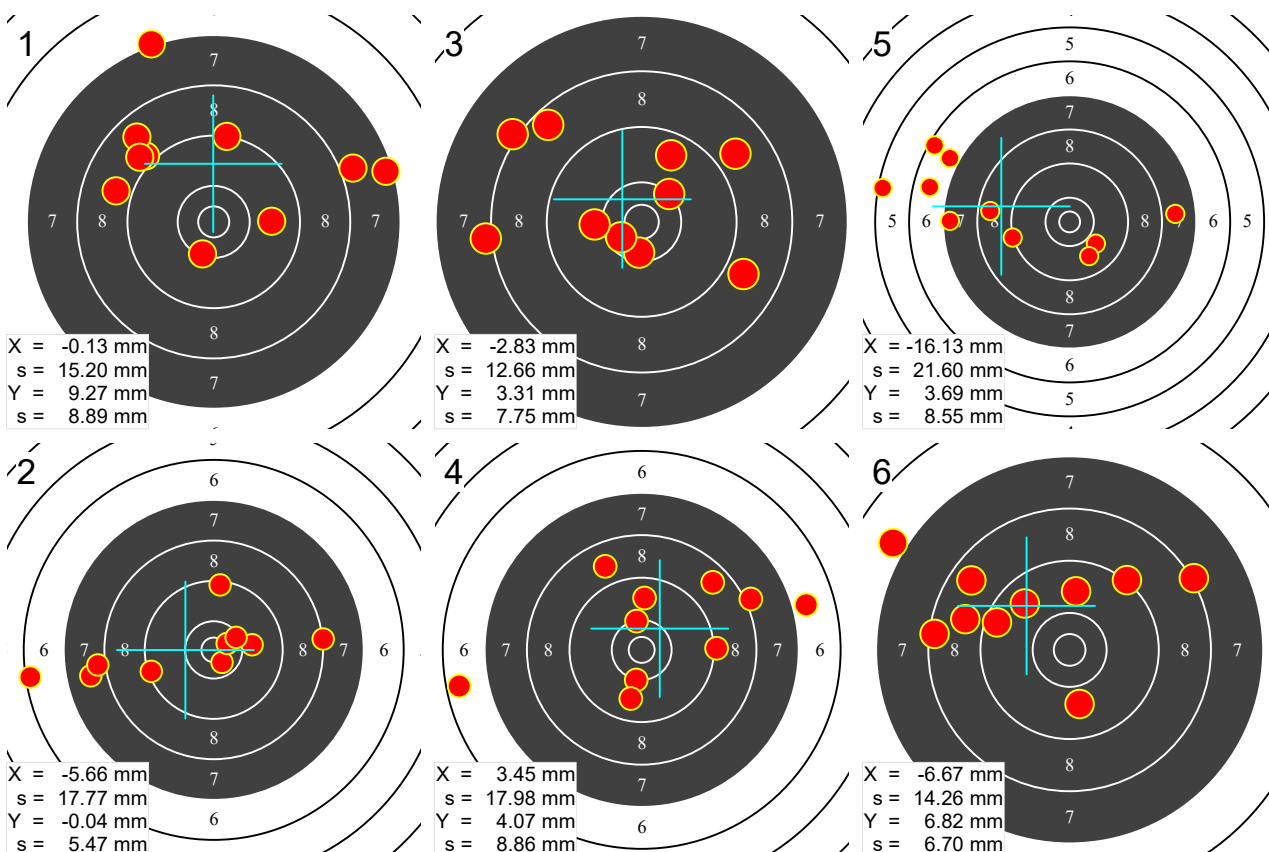

TORNEIO CIDADE PORTO

TACCA P10

18022 SARAH SAMPAIO

CTGaia

	1	2	3	4	5	6	7	8	9	10			
10	9.3	10.3	7.2	8.0	9.1	9.8	8.7	8.9	9.0	7.4	84	87.7	528.1 501
20	9.4	10.6	10.0	9.3	10.6	7.9	8.1	6.4	10.3	8.2	87	90.8	
30	8.5	8.2	10.4	10.5	8.1	8.9	9.7	10.3	8.9	10.1	89	93.6	
40	9.7	10.2	8.1	6.6	8.6	10.3	6.9	9.8	8.8	9.2	83	88.2	
50	7.0	5.4	10.0	9.8	8.6	7.9	6.4	9.2	6.7	7.5	74	78.5	
60	8.9	8.4	9.2	8.2	7.0	9.5	9.8	9.9	8.7	9.7	84	89.3	

0	1	2	3	4	5	6	7	8	9	10	Innerten
-	-	-	-	-	1	5	7	18	17	12	4

Scored on: 16.05.2026