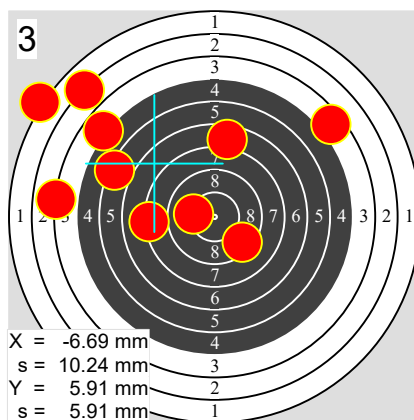

TORNEIO CIDADE PORTO

C10

3934 Pedro PEREIRA

STP

	1	2	3	4	5	6	7	8	9	10	
10	4.5	4.5	8.2	9.3	4.9	9.5	9.2	10.7	5.5	2.0	68.3
20	3.3	6.0	6.6	4.9	7.0	8.7	4.3	1.7	4.0	7.9	54.4
30	2.9	9.3	7.5	6.1	4.8	8.1	10.0	3.9	1.7	4.4	58.7
40	10.0	6.1	5.6	9.5	3.7	8.6	7.6	9.5	10.5	6.5	77.6
50	8.9	8.4	5.9	8.4	5.2	8.8	8.9	8.2	4.5	8.3	75.5
60	5.7	10.5	5.0	3.7	8.6	8.4	7.0	7.5	8.3	4.9	69.6
											404.1

0	1	2	3	4	5	6	7	8	9	10	Innerten
-	2	2	4	10	6	5	6	14	6	5	3

Scored on: 16.05.2026