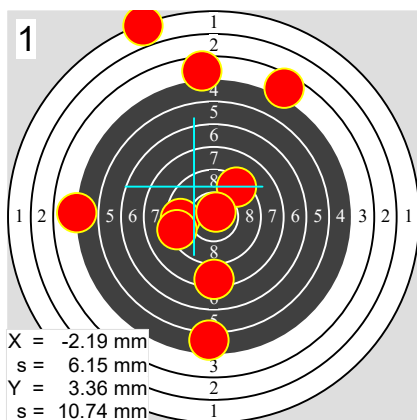

TORNEIO CIDADE PORTO

C10

3934 Pedro PEREIRA

STP

	1	2	3	4	5	6	7	8	9	10	
10	4.5	4.5	8.2	9.3	4.9	9.5	9.2	10.7	5.5	2.0	68.3
20	3.3	6.0	6.6	4.9	7.0	8.7	4.3	1.7	4.0	7.9	54.4
30	2.9	9.3	7.5	6.1	4.8	8.1	10.0	3.9	1.7	4.4	58.7
40	10.0	6.1	5.6	9.5	3.7	8.6	7.6	9.5	10.5	6.5	77.6
50	8.9	8.4	5.9	8.4	5.2	8.8	8.9	8.2	4.5	8.3	75.5
60	5.7	10.5	5.0	3.7	8.6	8.4	7.0	7.5	8.3	4.9	69.6
											404.1

0	1	2	3	4	5	6	7	8	9	10	Innerten
-	2	2	4	10	6	5	6	14	6	5	3

Scored on: 16.05.2026