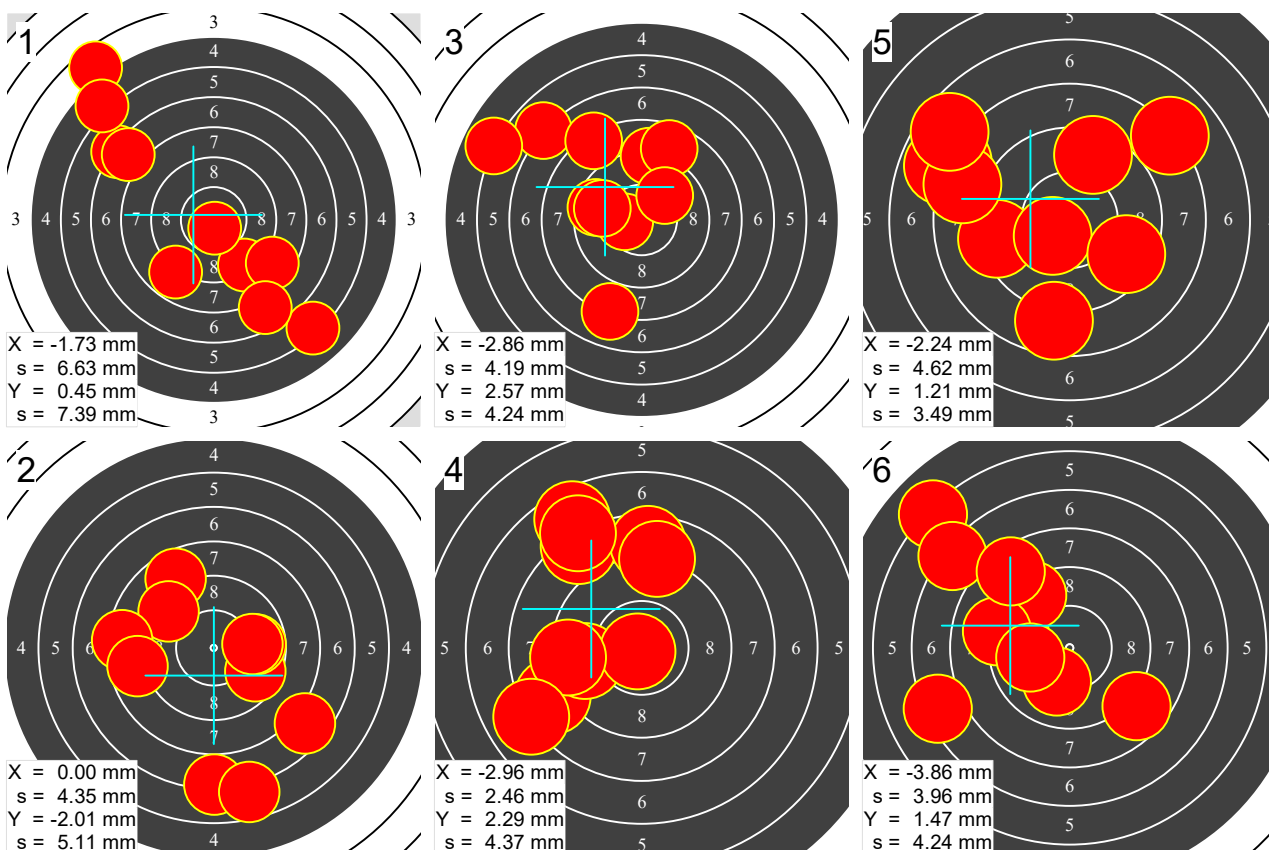

TORNEIO CIDADE PORTO

C10

12571 Ana SANTOS

STP

	1	2	3	4	5	6	7	8	9	10	
10	9.1	6.1	7.0	8.5	7.6	4.5	10.7	5.6	8.8	7.4	75.3
20	8.7	7.0	7.5	9.3	9.6	8.3	9.7	8.7	6.7	9.8	85.3
30	6.9	9.0	8.6	8.1	10.4	9.9	9.5	5.9	9.7	8.0	86.0
40	8.2	8.6	8.5	9.6	10.8	7.6	9.2	7.9	7.9	8.9	87.2
50	9.3	8.0	9.4	7.8	8.4	10.4	8.6	9.5	8.0	7.6	87.0
60	6.0	9.4	9.3	8.7	9.0	10.0	7.2	7.1	9.9	8.5	85.1
											505.9

0	1	2	3	4	5	6	7	8	9	10	Innerten
-	-	-	-	1	2	4	12	18	18	5	4

Scored on: 16.05.2026

Federacao Portuguesa de Tiro

www.shotsoft.com

RIKA Target Sport GmbH, A-4563 Micheldorf